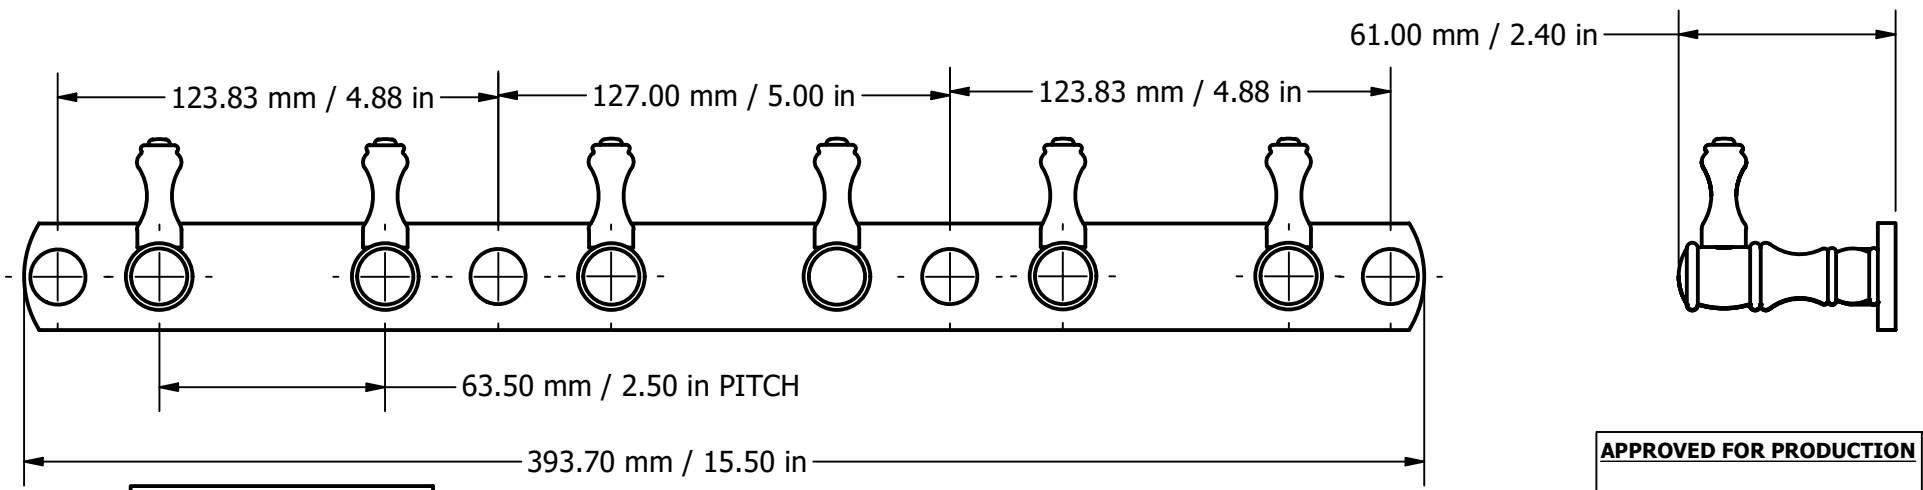

PARTS LIST			
ITEM	QTY	PART NUMBER	DESCRIPTION
1	1	BPHK-8	BACKPLATE
2	6	PSRD-58	HUB
3	6	PLPS-1.75	HUB
4	6	PGBD-1.25 Peg	PEG
5	4	CARD-58	CAP

APPROVED FOR PRODUCTION
 By: RICHARD PAUL
 Date: 2-01-20

UNLESS OTHERWISE SPECIFIED	
.X	± .3mm
.XX	± .15mm
.XXX	± .008mm

UNIT IS IN MM.

DRAWN 2-1-20	IM	MATERIAL: BRASS	FINISH	TBD
CHECKED 2-1-20	P.D.	DESCRIPTION:	QTY	TBD
APPROVED 2-1-20	R.A.	Carolina Crystal Collection 6 Position Multi Hook	DRAWING NO.	REV
THIRD ANGLE PROJECTION			CL-20-6	0
			SCALE 1.5:1	SHEET: 1 OF 1